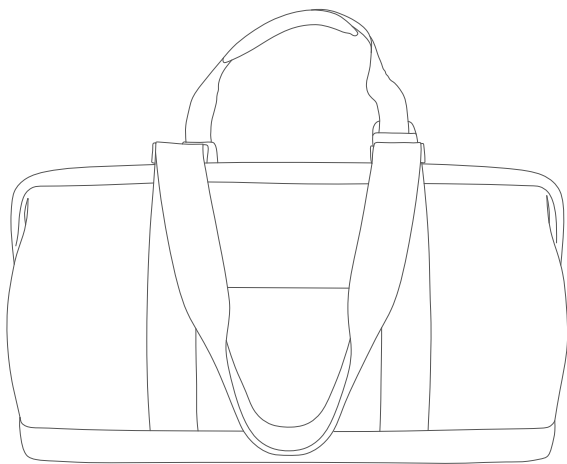

Available in all Codes & Collections

Materials

100% water based dye on microfiber
rubber inner lining with interior zip pocket
adjustable shoulder strap with foam pad and carrying handles
double zipper pull tabs for easy open/close
YKK custom metallic zipper

Dimensions

(cm / inch)

L. 52 cm / 20.47 in

W. 28 cm / 11.02 in

H. 25 cm / 9.84 in

(dimensions +/- 3%)

Maintenance

do not bleach
do not iron rubber parts
clean with a damp cloth