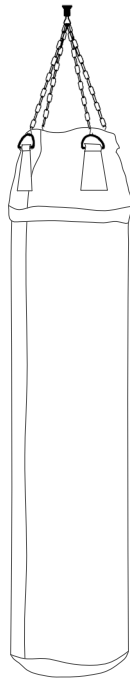

Available in all Codes & Collections

Materials

exterior cover 100% SØLØ microfiber canvas
 fabric inner filling
 stainless steel chains and hooks
 rubber binding parts

Dimensions

(cm / inch)

H (bag). 151cm / 59.45 in

D (bag). 37 cm / 14.56 in

H (chains hanging). 50 cm / 19.68 in

(dimensions +/- 3%)

Maintenance

exterior wash up to 50 degrees
 iron on the non-printed side
 do not iron rubber parts
 do not bleach

Every order is final and custom made just for you