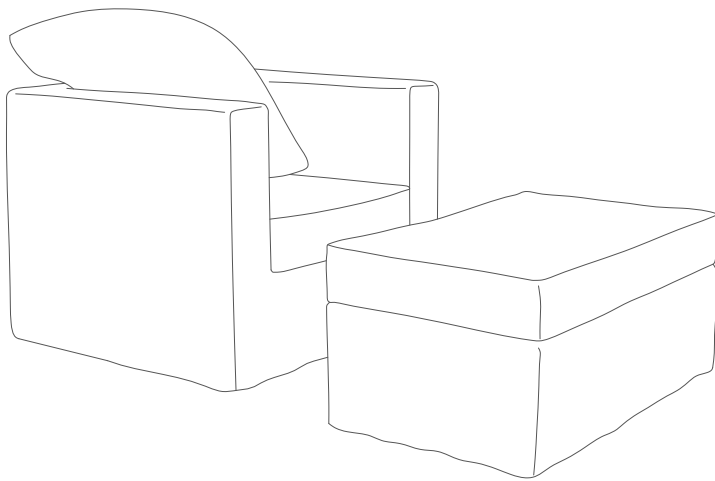

Available in all Codes & Collections

Materials

exterior cover 100% SØLØ microfiber
 soft polyester lining with interior zip pocket
 marine plywood frame
 inner filling of foam mix / hollofil
 available also in Linen 100%, on demand

Dimensions

(cm / inch)

armchair

W. 85 cm / 33.46 in

L. 90 cm / 35.43 in

H. (seating) 46 cm / 18.11 in

H. (total) 71 cm / 27.95 in

(dimensions +/- 3%)

stool

W. 55 cm / 21.65 in

L. 90 cm / 35.43 in

H. 46 cm / 18.11 in

Maintenance

exterior wash up to 50 degrees

iron on the non-printed side

do not bleach