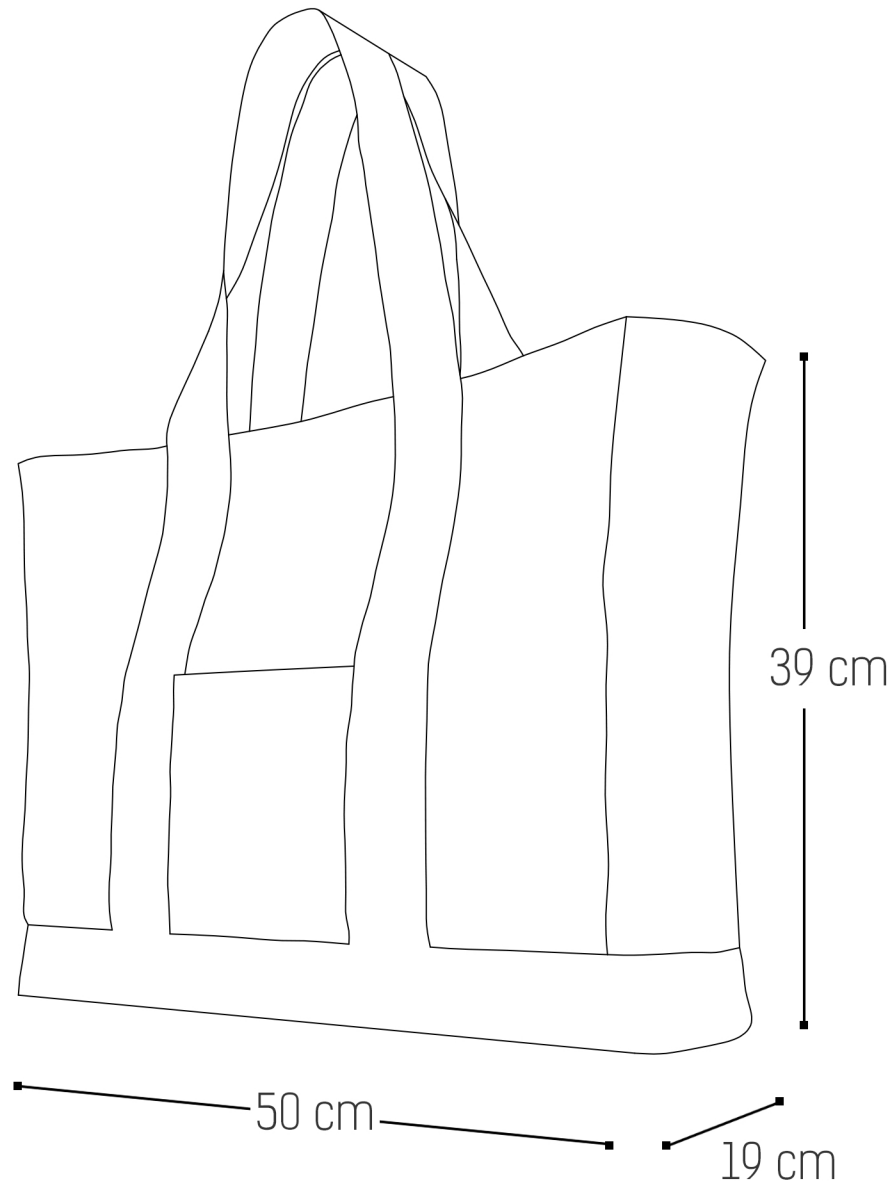

Technical Specifications

BEACHBAG

100% water based dye on microfiber

rubber inner lining with interior zip pocket

Adjustable shoulder strap with foam pad and carrying handles

Double zipper pull tabs for easy open/close

dimensions +/- 3%

YKK custom metallic zipper