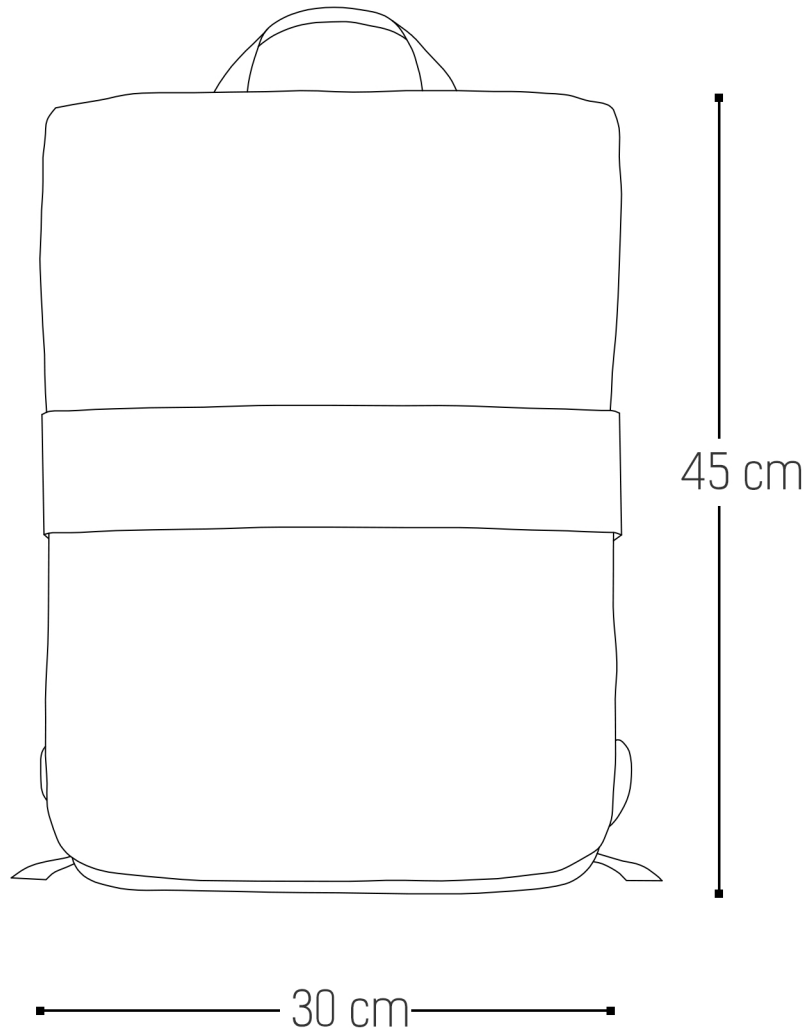

Technical Specifications

BACKPACK

- 100% water based dye on microfiber
- rubber inner lining with interior zip pocket
- adjustable shoulder strap with foam pad and carrying handles
- double zipper pull tabs for easy open/close
- dimensions +/- 3%
- YKK custom metallic zipper

depth: 13 cm