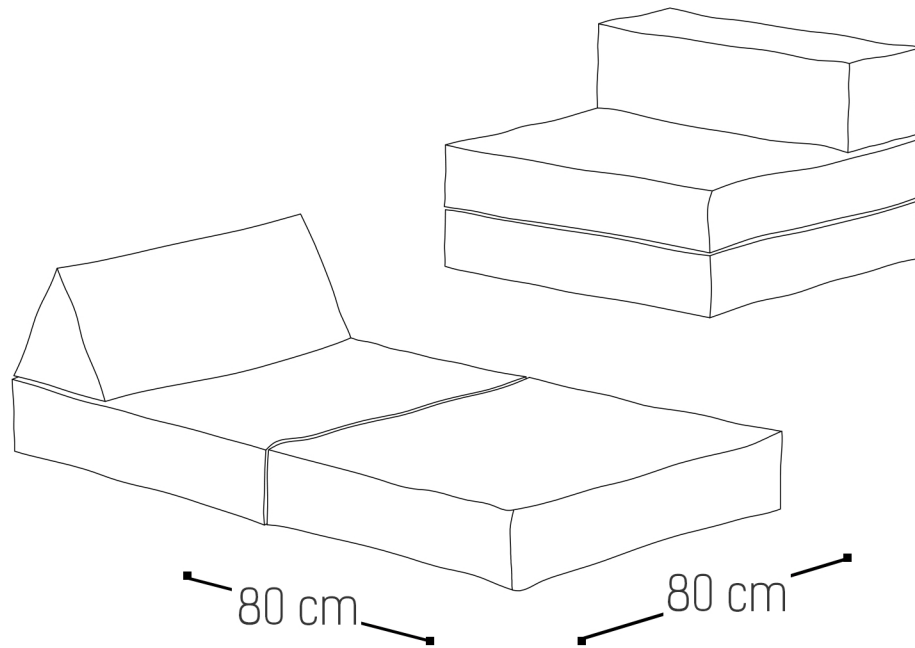

Technical Specifications

TIER

tier exterior cover 100% SØLØ microfiber canvas

dimensions +/- 3%

soft polyester lining with interior zip pocket

marine plywood frame

inner filling of Foam mix / hollowfil

available also in Linen 100% on demand