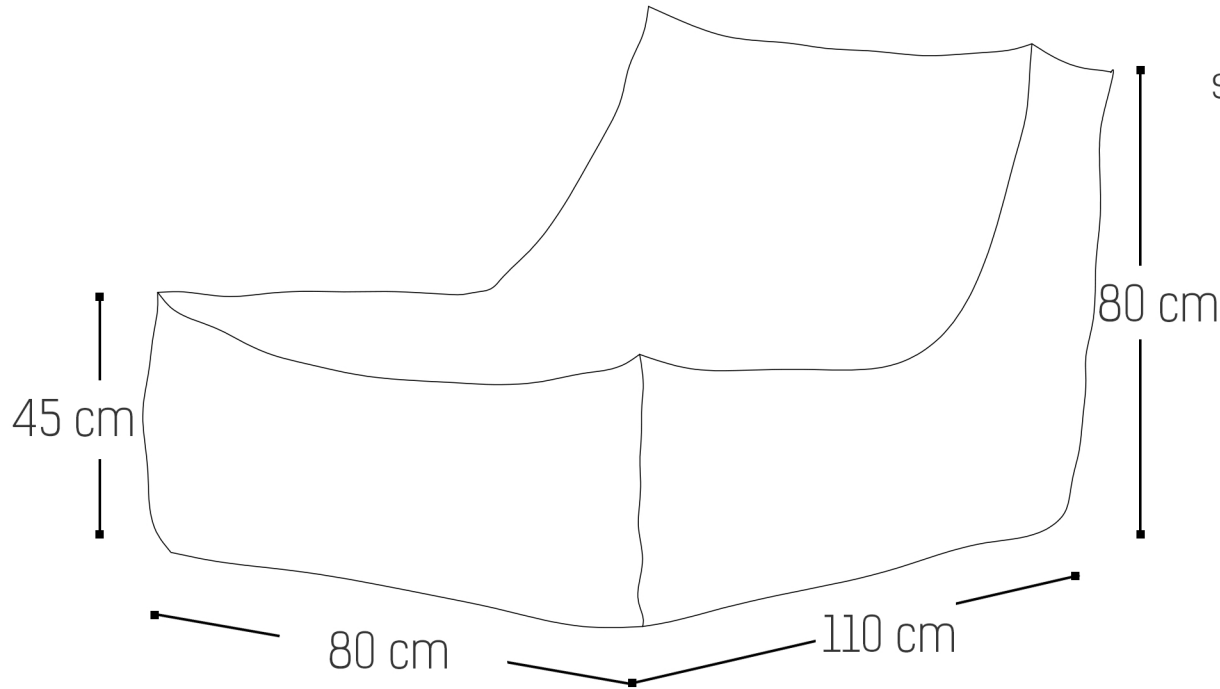

# Technical Specifications

## POUF SINGLE

single pouf exterior cover 100% SØLØ microfiber canvas

dimensions +/- 3%

Soft microfiber inner lining with interior zip

inner filling with eps medium size balls

after use the inner may need extra filling

**more sizes :**

width: 90cm , length: 200 cm

width: 130cm , length: 110 cm

width: 130cm , length: 200 cm

**available also in Linen 100% on demand**